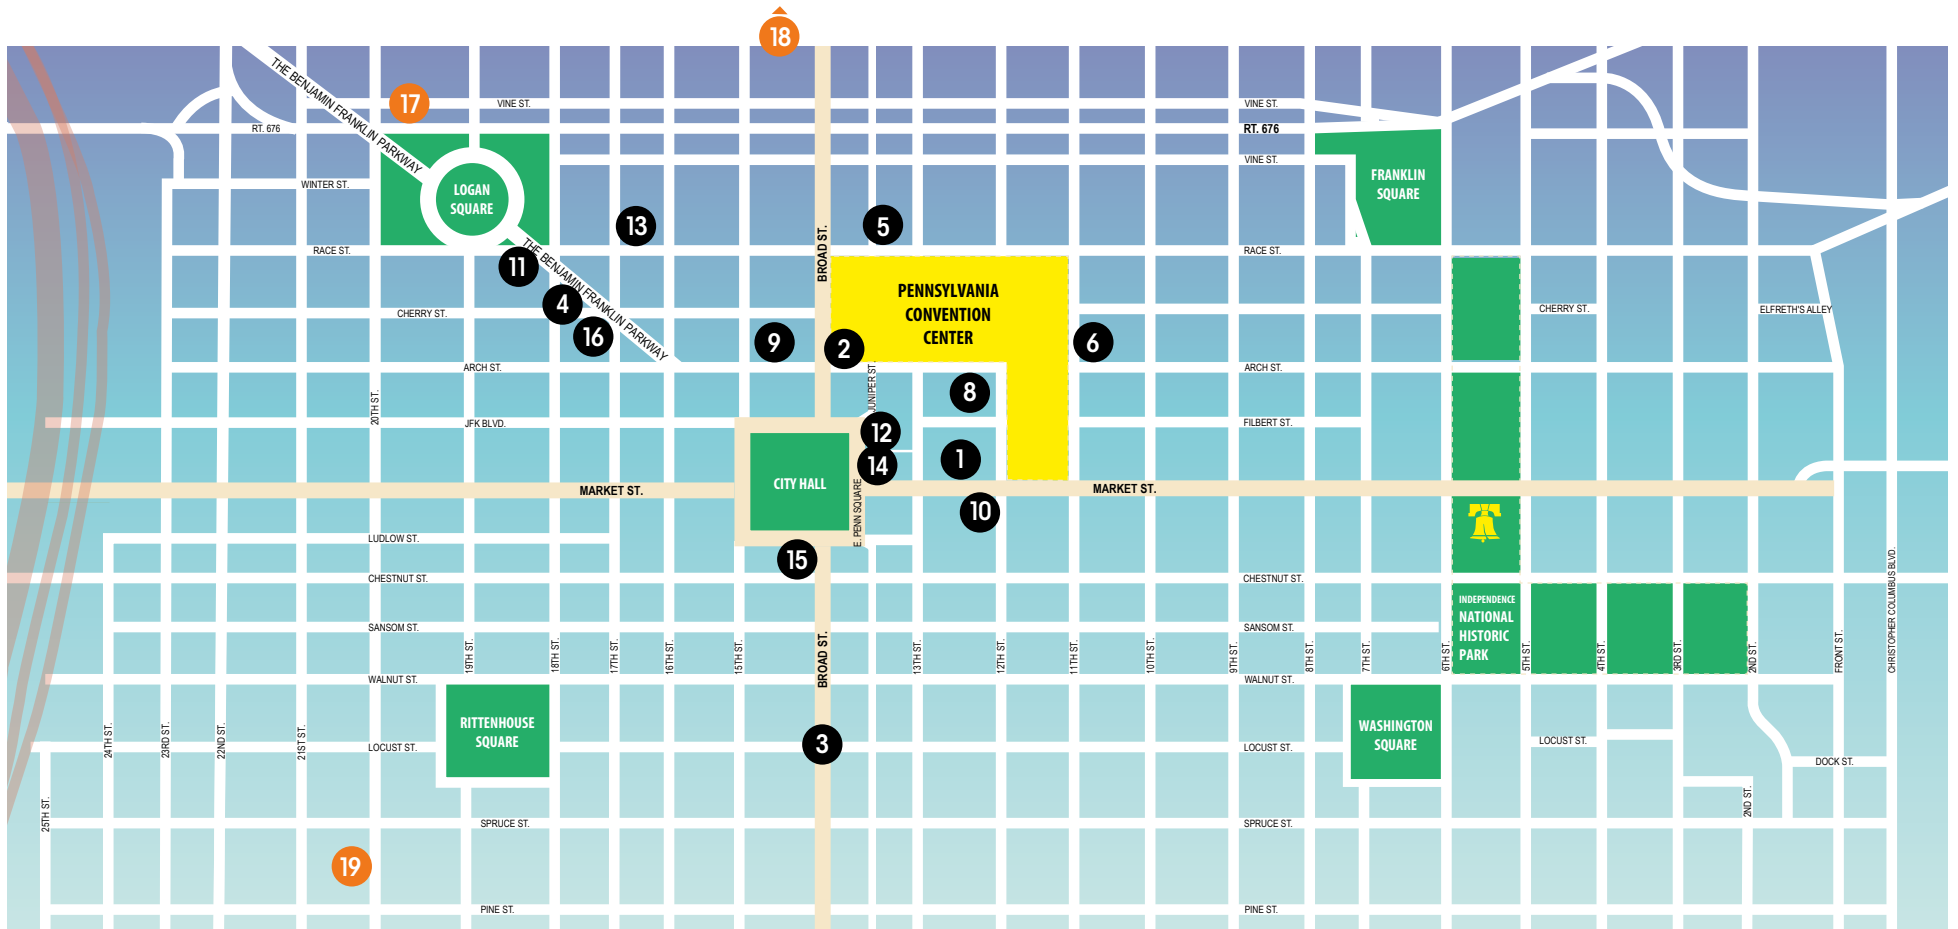

PHILADELPHIA HOTEL MAP

PHLCVB
Philadelphia Convention
& Visitors Bureau

ALA MIDWINTER MEETING & EXHIBITS

ALA American Library Association

PHILADELPHIA | JANUARY 24-28, 2020 | #ALAMW20

DOWNTOWN HOTELS

1. **Philadelphia Marriott Headquarters Hotel**
1201 Market Street,
Attached to the Convention Center
2. **Aloft Hotel Convention Center**
Broad & Arch Streets, Convention Center
3. **Cambria Hotel and Suites**
Corner of Broad and Locust Streets,
5 blocks
4. **Embassy Suites Hotel Philadelphia
Center City**
1776 Benjamin Franklin Parkway, 4 blocks
5. **Hampton Inn Convention Center**
1301 Race Street, 2 blocks
6. **Hilton Garden Inn Philadelphia**
1100 Arch Street, Adjacent to
Convention Center
7. **Holiday Inn Express Philadelphia Midtown**
1305 Walnut Street, 4 blocks
8. **Home2 Suites Philadelphia**
1200 Arch Street, Adjacent to
Convention Center
9. **Le Meridien Philadelphia**
1421 Arch Street, 2 blocks
10. **Loews Philadelphia Hotel**
1200 Market Street, 1 block
11. **The Logan, a Curio Collection Hotel**
1 Logan Square, 5 blocks
12. **Courtyard by Marriott Philadelphia
(soon to be Notary, An Autograph Collection Hotel)**
21 N. Juniper Street, 3 blocks
13. **Philadelphia 201 Hotel
(formerly Sheraton Philadelphia Downtown)**
201 N. 17th Street, 2 blocks
14. **Residence Inn by Marriott Philadelphia**
1 E. Penn Square, 1 block
15. **Ritz-Carlton Hotel, Philadelphia**
10 Broad Street (Avenue of the Arts),
3 blocks
16. **The Windsor Suites**
1700 Benjamin Franklin Parkway, 4 blocks

LIBRARIES & MUSEUMS

(Special ALA Attendee Tours Available)

17. **Library for the Blind and Physically Handicapped
Free Library of Philadelphia**
1500 Spring Garden Street, Suite 230, 7 blocks
18. **The Rosenbach**
2008-2010 Delancey Place, 13 blocks
19. **Parkway Central Library**
1901 Vine Street, 8 blocks