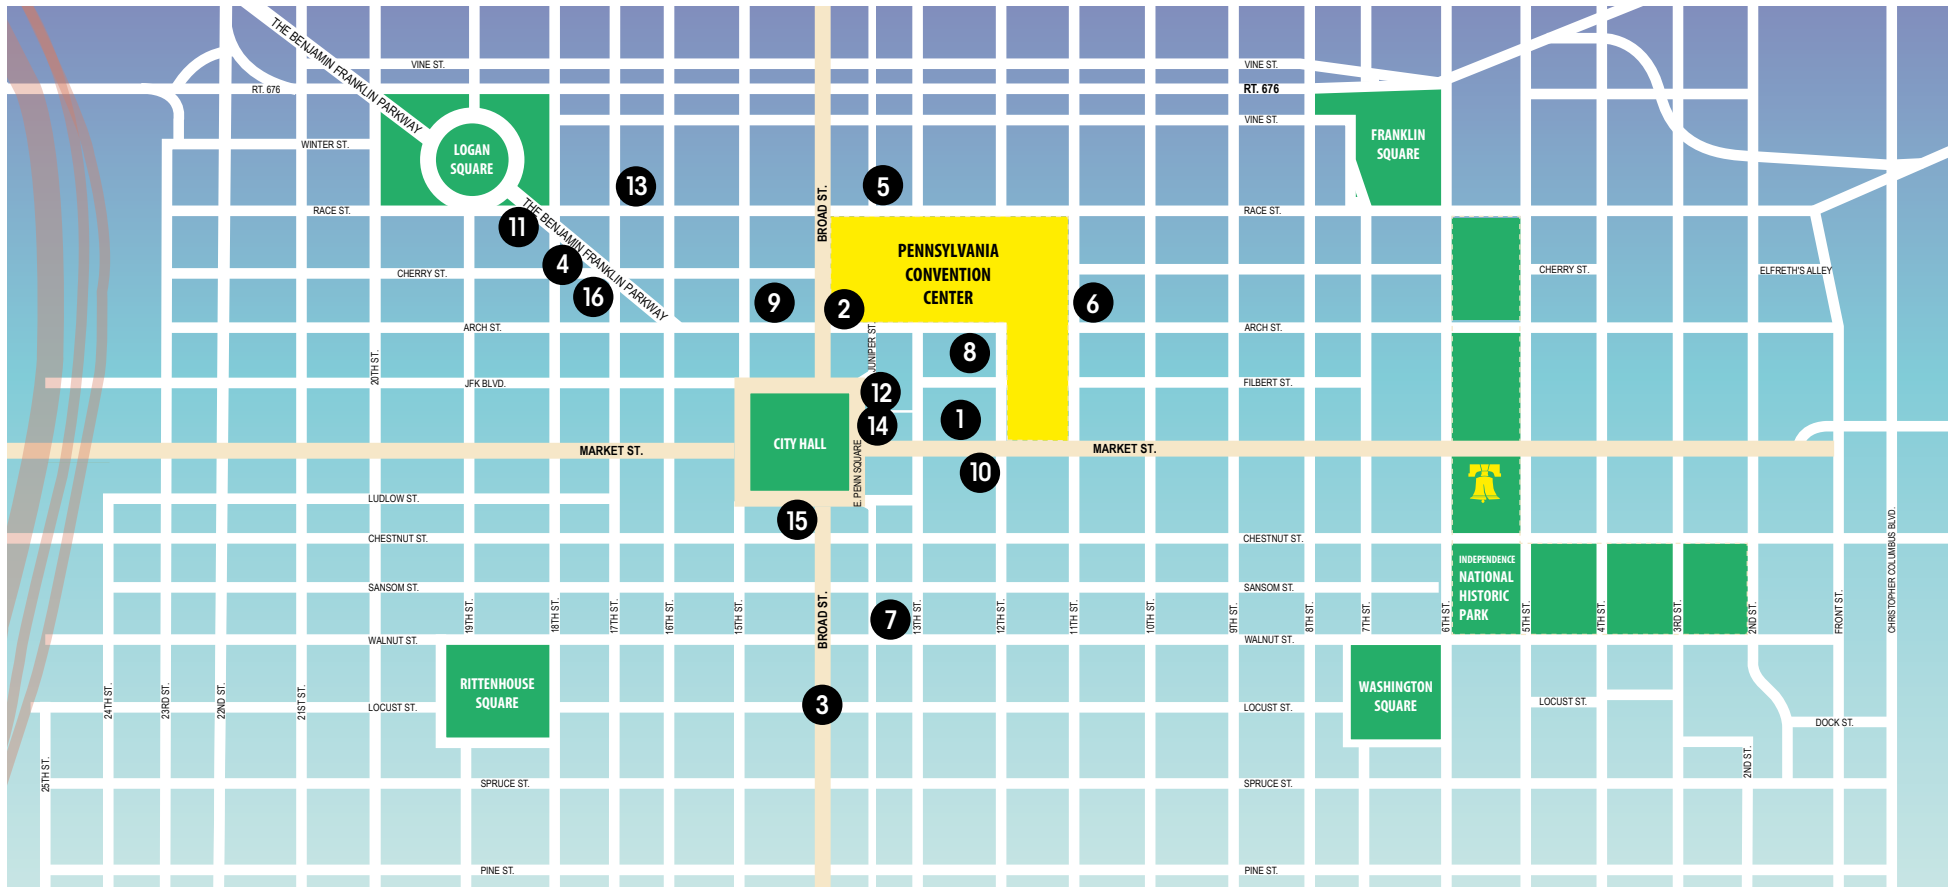

PHILADELPHIA HOTEL MAP

PHLCVB
Philadelphia Convention
& Visitors Bureau

ALA MIDWINTER MEETING & EXHIBITS

ALA American Library Association

PHILADELPHIA | JANUARY 24-28, 2020 | #ALAMW20

DOWNTOWN HOTELS

1. **Philadelphia Marriott Headquarters Hotel**
1201 Market Street,
Attached to the Convention Center
2. **Aloft Hotel Convention Center**
Broad & Arch Streets, Convention Center
3. **Cambria Hotel and Suites**
Corner of Broad and Locust Streets,
5 blocks
4. **Embassy Suites Hotel Philadelphia
Center City**
1776 Benjamin Franklin Parkway, 4 blocks
5. **Hampton Inn Convention Center**
1301 Race Street, 2 blocks
6. **Hilton Garden Inn Philadelphia**
1100 Arch Street, Adjacent to
Convention Center
7. **Holiday Inn Express Philadelphia Midtown**
1305 Walnut Street, 4 blocks
8. **Home2 Suites Philadelphia**
1200 Arch Street, Adjacent to
Convention Center
9. **Le Meridien Philadelphia**
1421 Arch Street, 2 blocks
10. **Loews Philadelphia Hotel**
1200 Market Street, 1 block
11. **The Logan, a Curio Collection Hotel**
1 Logan Square, 5 blocks
12. **Courtyard by Marriott Philadelphia
(soon to be Notary, An Autograph Collection Hotel)**
21 N. Juniper Street, 3 blocks
13. **Philadelphia 201 Hotel
(formerly Sheraton Philadelphia Downtown)**
201 N. 17th Street, 2 blocks
14. **Residence Inn by Marriott Philadelphia**
1 E. Penn Square, 1 block
15. **Ritz-Carlton Hotel, Philadelphia**
10 Broad Street (Avenue of the Arts),
3 blocks
16. **The Windsor Suites**
1700 Benjamin Franklin Parkway, 4 blocks